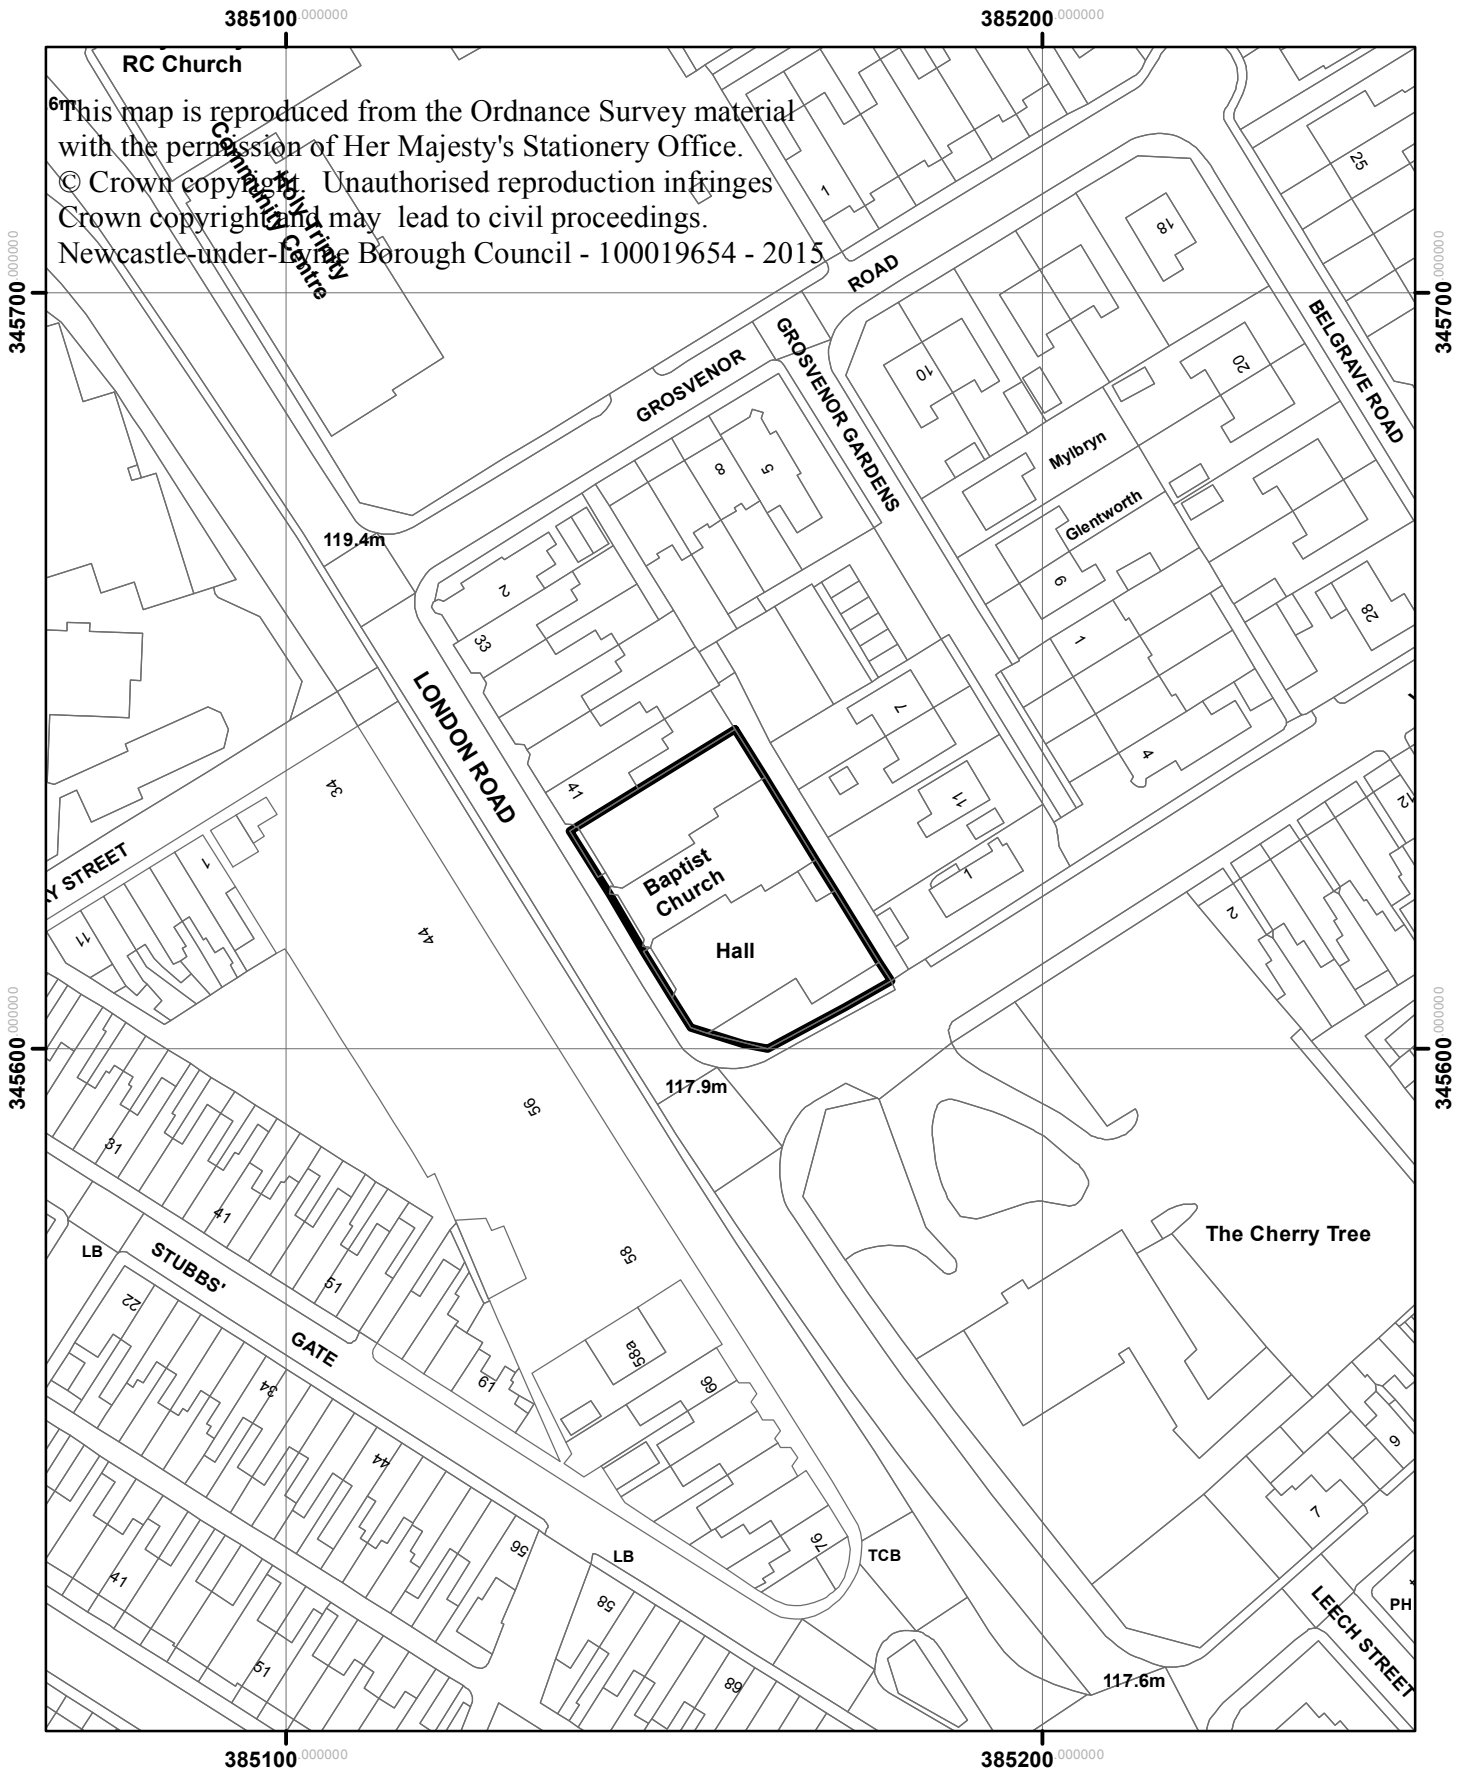

Newcastle Baptist Church, London Road, Newcastle 14/00477/FUL

Newcastle under Lyme Borough Council
Planning & Development Services
Date 03.02.2015

1:1,000